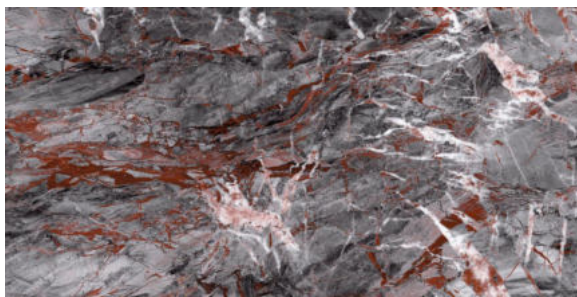

## BLACK PANDA

**FINISH**  
High-Gloss

**THICKNESS**  
9 mm

**AVAILABLE**  
Sizes