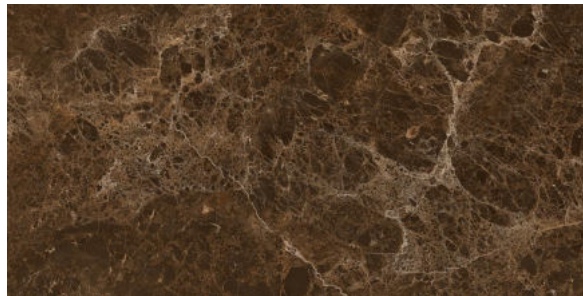

EMPERADOR BROWN

FINISH
High-Gloss

THICKNESS
9 mm

AVAILABLE
Sizes