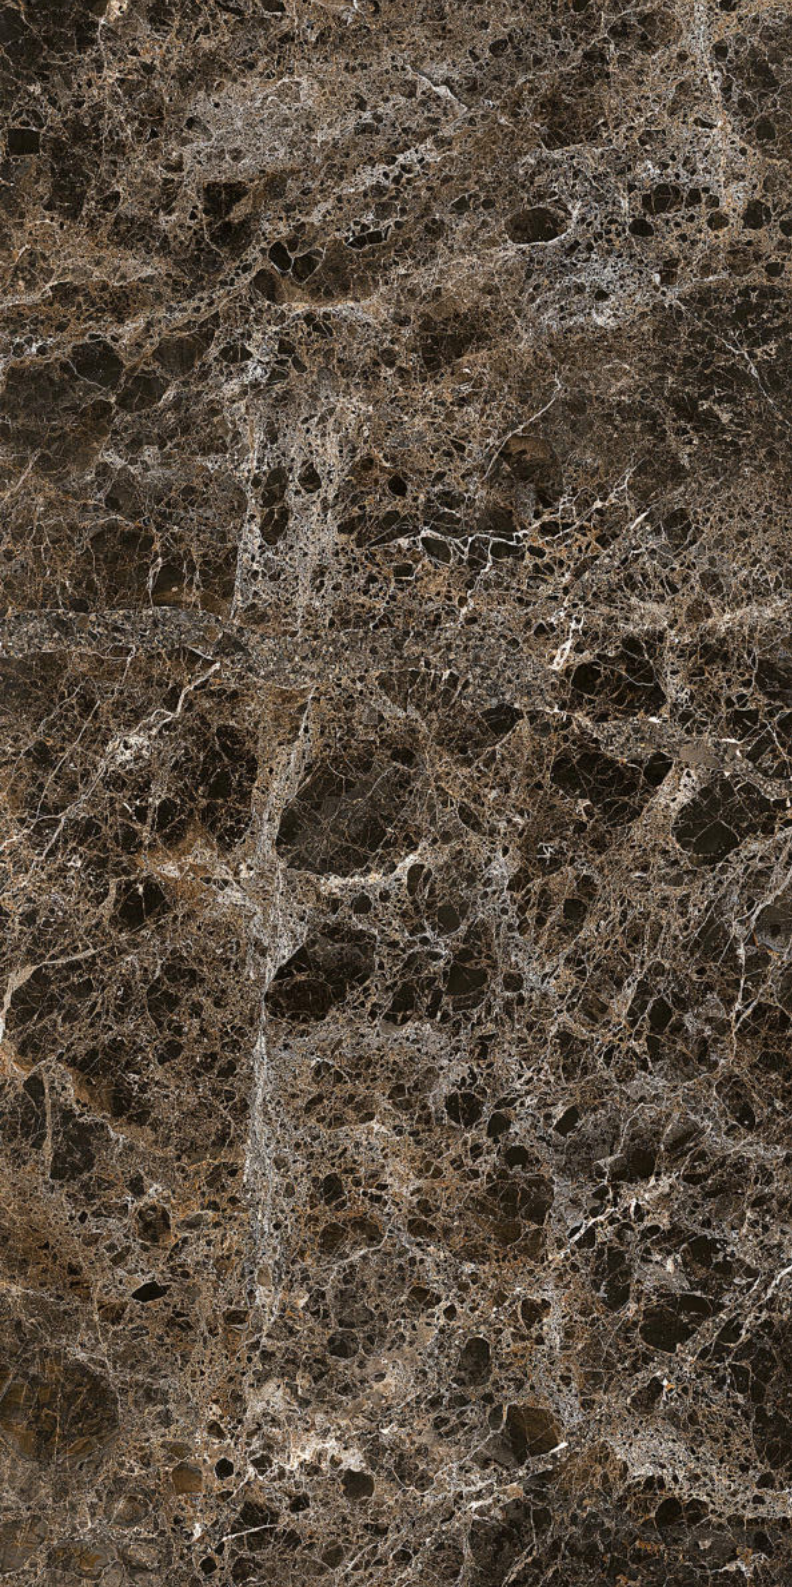

EMPERADOR NATURAL

FINISH
High-Gloss

THICKNESS
9 mm

AVAILABLE
Sizes