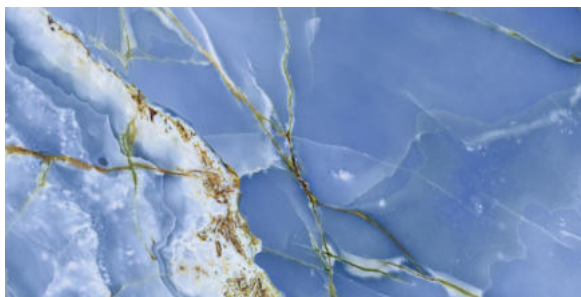

## GEODE MURAL BLUE

**FINISH**  
High-Gloss

**THICKNESS**  
9 mm

**AVAILABLE**  
Sizes