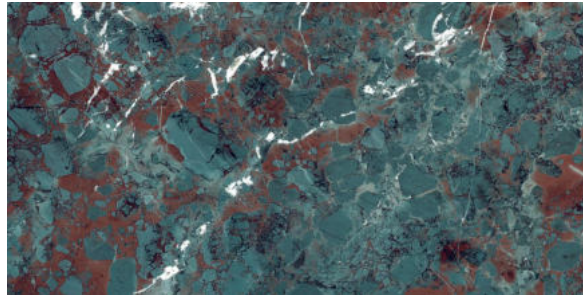

## AMEZONITE RED

**FINISH**  
High-Gloss

**THICKNESS**  
9 mm

**AVAILABLE**  
Sizes