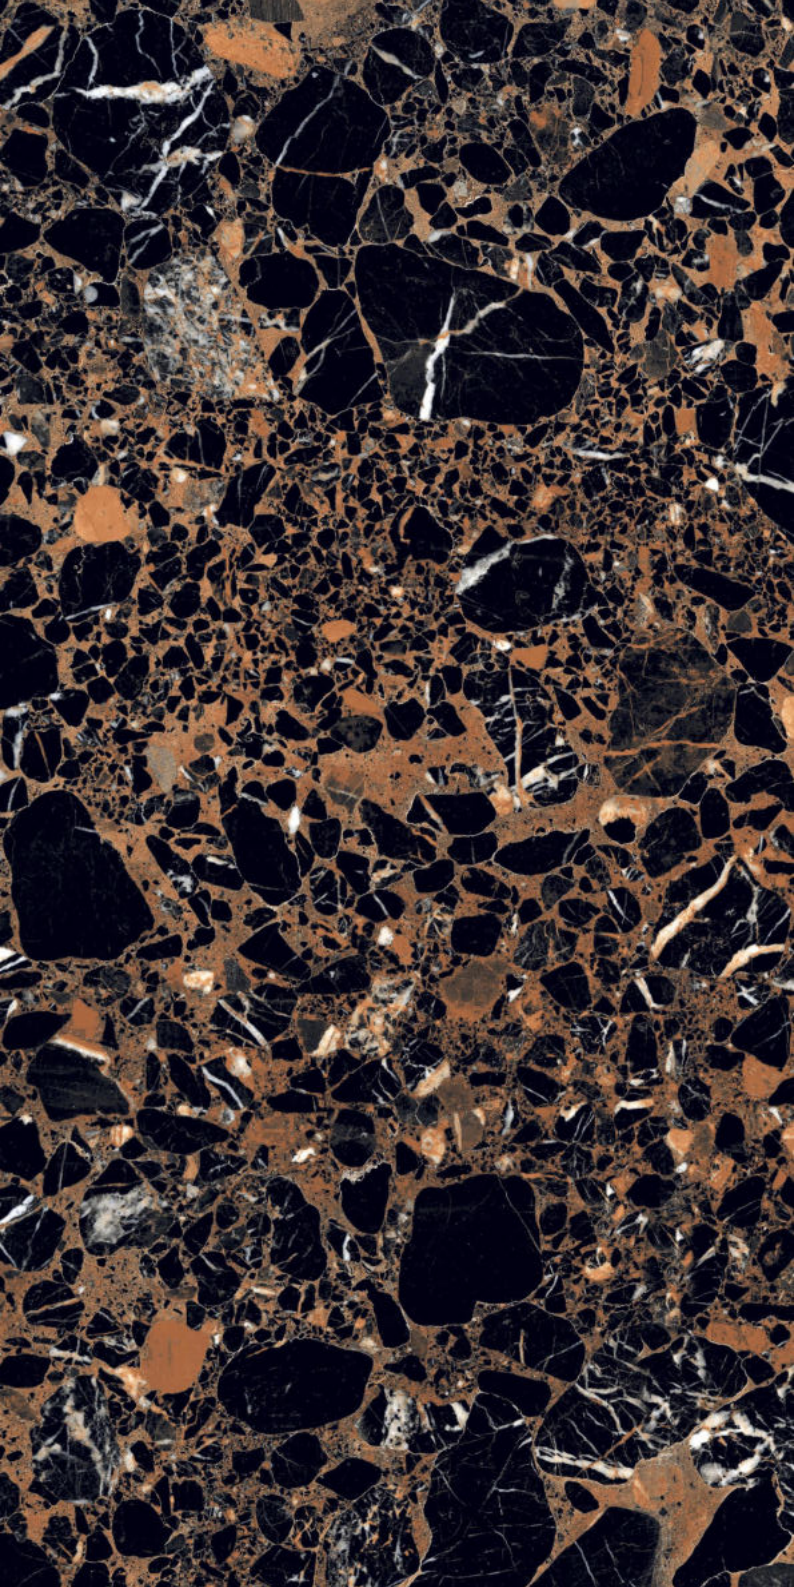

EMPERA GOLD

FINISH
High-Gloss

THICKNESS
9 mm

AVAILABLE
Sizes