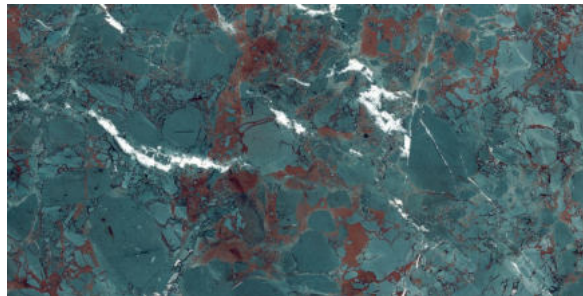

## AMEZONITE RED

**FINISH**  
High-Gloss

**THICKNESS**  
9 mm

**AVAILABLE**  
Sizes