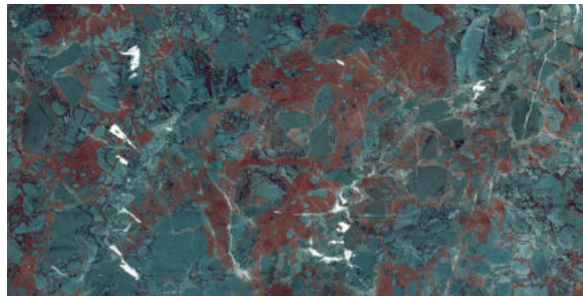

## AMEZONITE RED

**FINISH**  
High-Gloss

**THICKNESS**  
9 mm

**AVAILABLE**  
Sizes