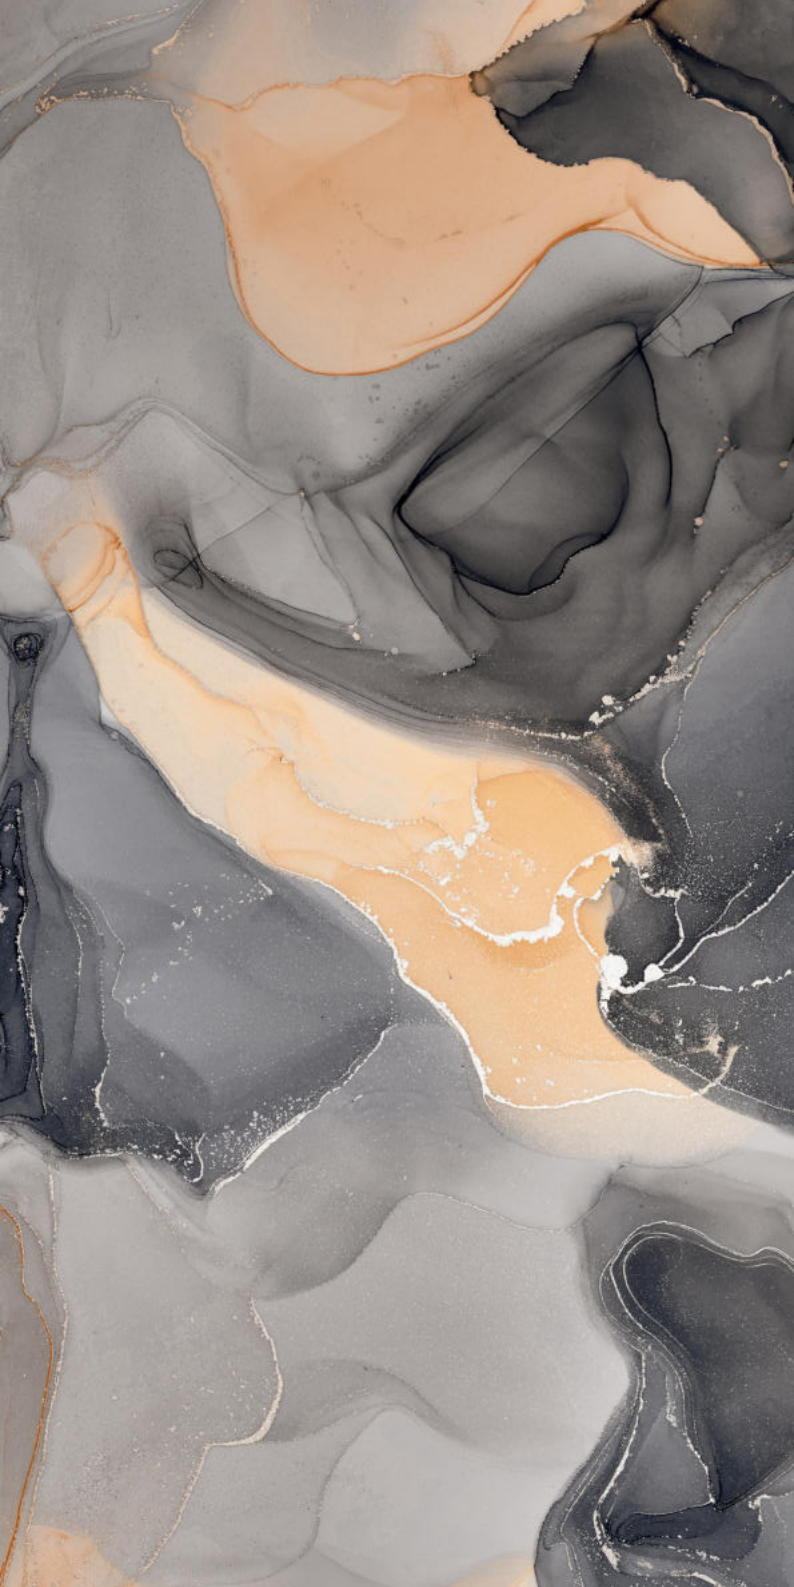

NEBULA

FINISH
High-Gloss

THICKNESS
9 mm

AVAILABLE
Sizes