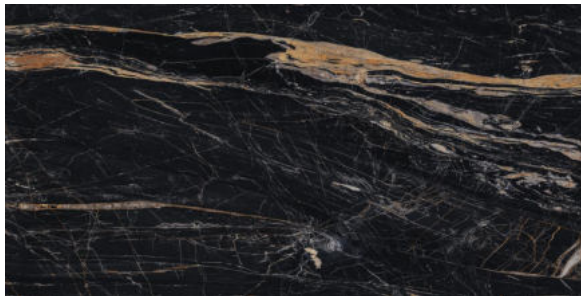

## SAHARA NOIR

**FINISH**  
High-Gloss

**THICKNESS**  
9 mm

**AVAILABLE**  
Sizes