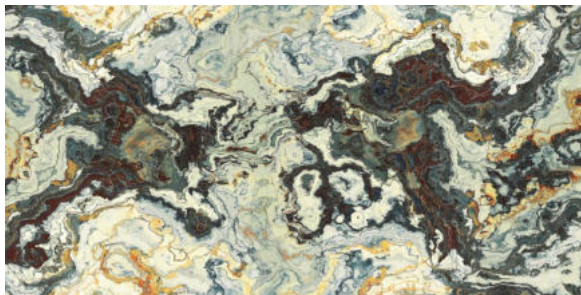

## VELIANT BLACK

FINISH  
High-Gloss

THICKNESS  
9 mm

AVAILABLE  
Sizes