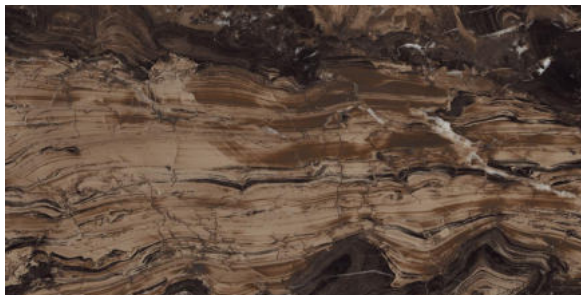

FINISH
High-Gloss

THICKNESS
9 mm

AVAILABLE
Sizes