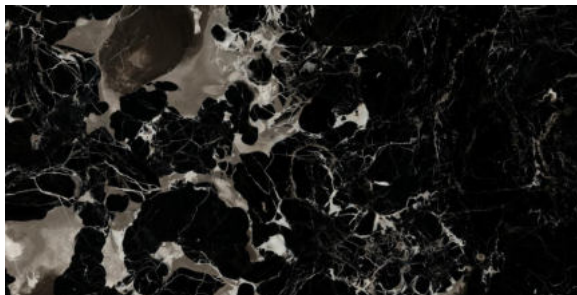

FINISH
High-Gloss

THICKNESS
9 mm

AVAILABLE
Sizes