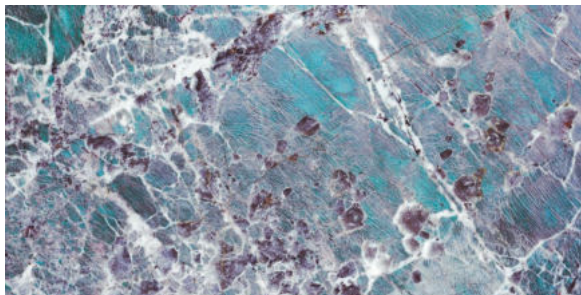

TULUM AQUA

FINISH
High-Gloss

THICKNESS
9 mm

AVAILABLE
Sizes