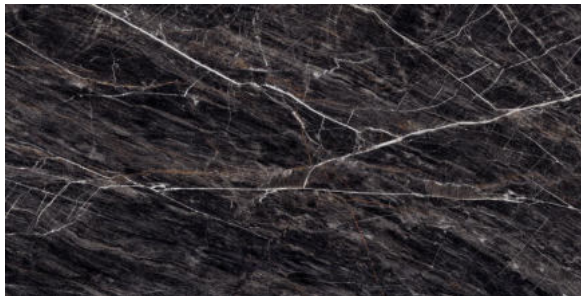

## COVELANO LASA

**FINISH**  
High-Gloss

**THICKNESS**  
9 mm

**AVAILABLE**  
Sizes