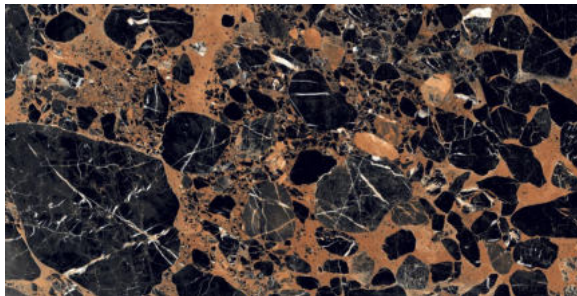

EMPERA GOLD

FINISH
High-Gloss

THICKNESS
9 mm

AVAILABLE
Sizes