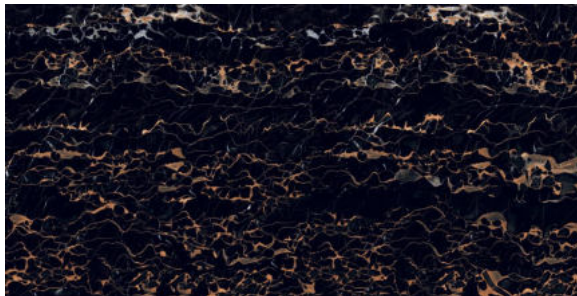

## GEODE MURAL BLUE

**FINISH**  
High-Gloss

**THICKNESS**  
9 mm

**AVAILABLE**  
Sizes