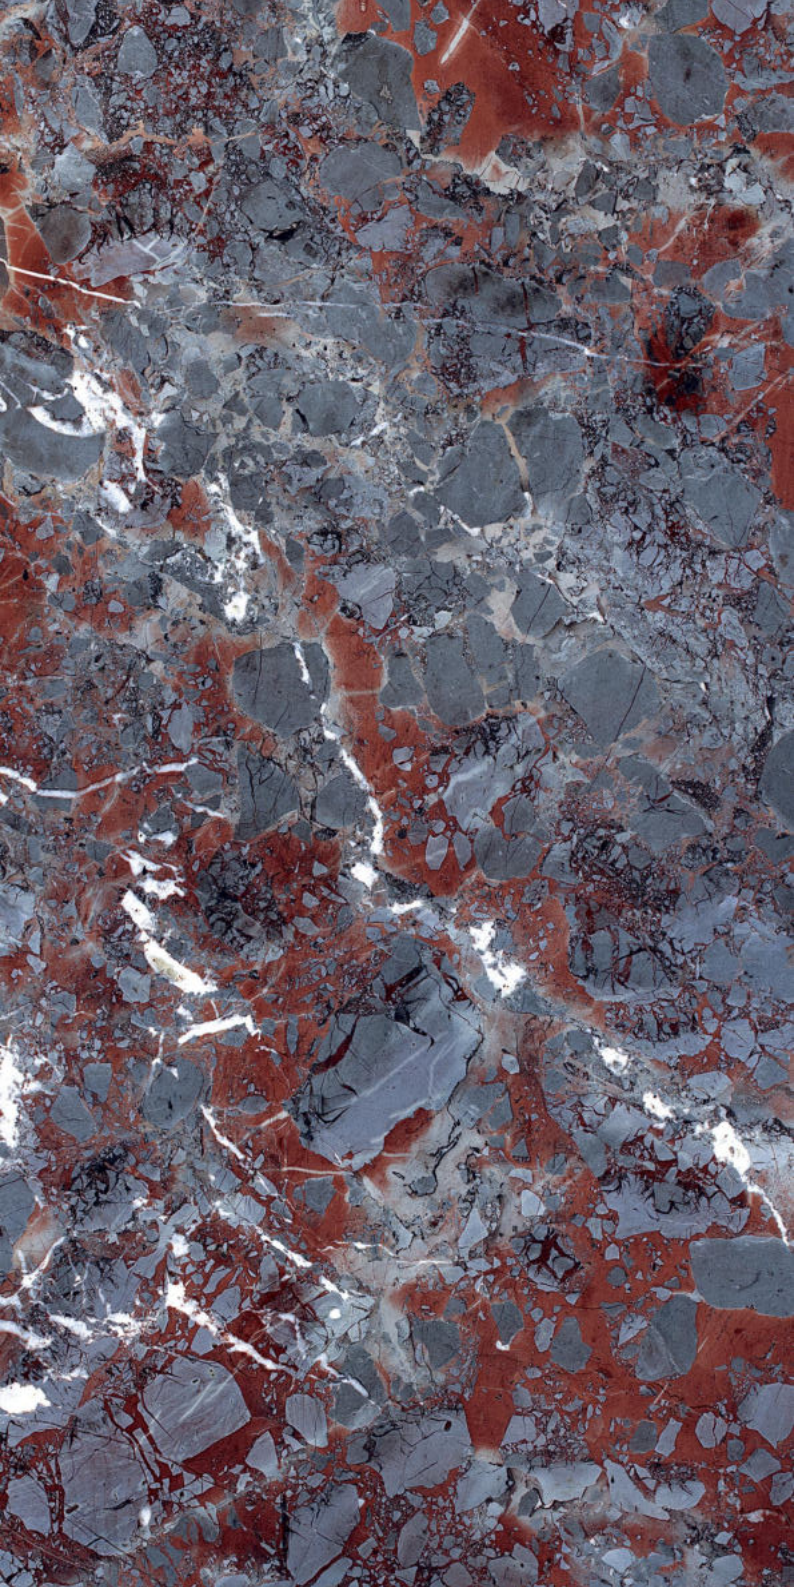

## AMEZONITE RED

**FINISH**  
High-Gloss

**THICKNESS**  
9 mm

**AVAILABLE**  
Sizes