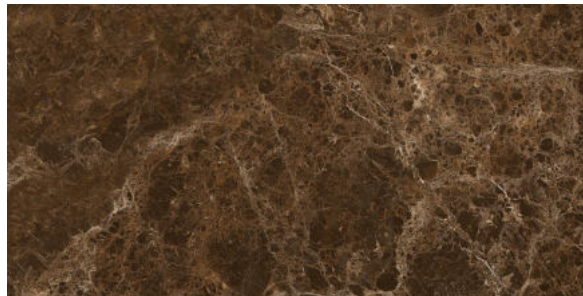

EMPERADOR BROWN

FINISH
High-Gloss

THICKNESS
9 mm

AVAILABLE
Sizes