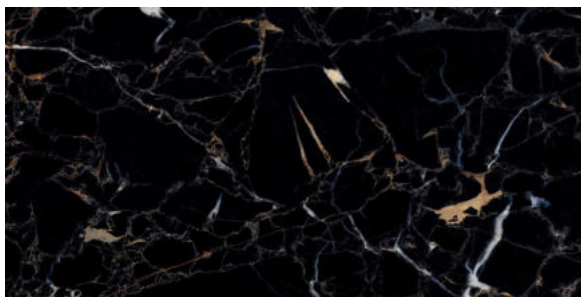

## LABRADORITE

**FINISH**  
High-Gloss

**THICKNESS**  
9 mm

**AVAILABLE**  
Sizes