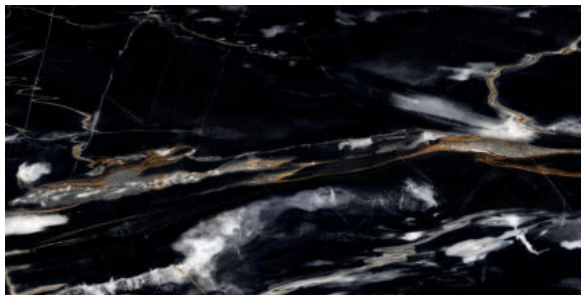

FINISH
High-Gloss

THICKNESS
9 mm

AVAILABLE
Sizes