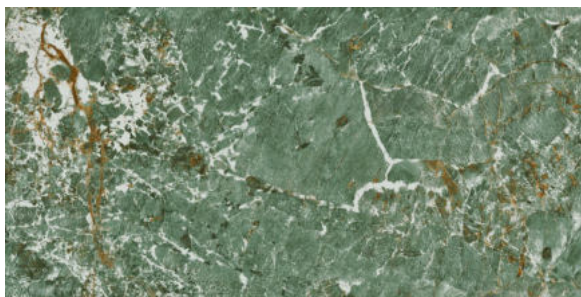

## BRAZIL AZUL

**FINISH**  
High-Gloss

**THICKNESS**  
9 mm

**AVAILABLE**  
Sizes