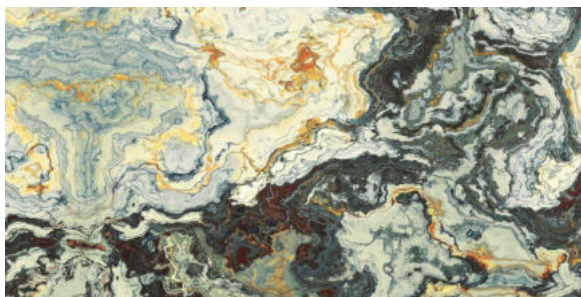

## VELIANT BLACK

FINISH  
High-Gloss

THICKNESS  
9 mm

AVAILABLE  
Sizes