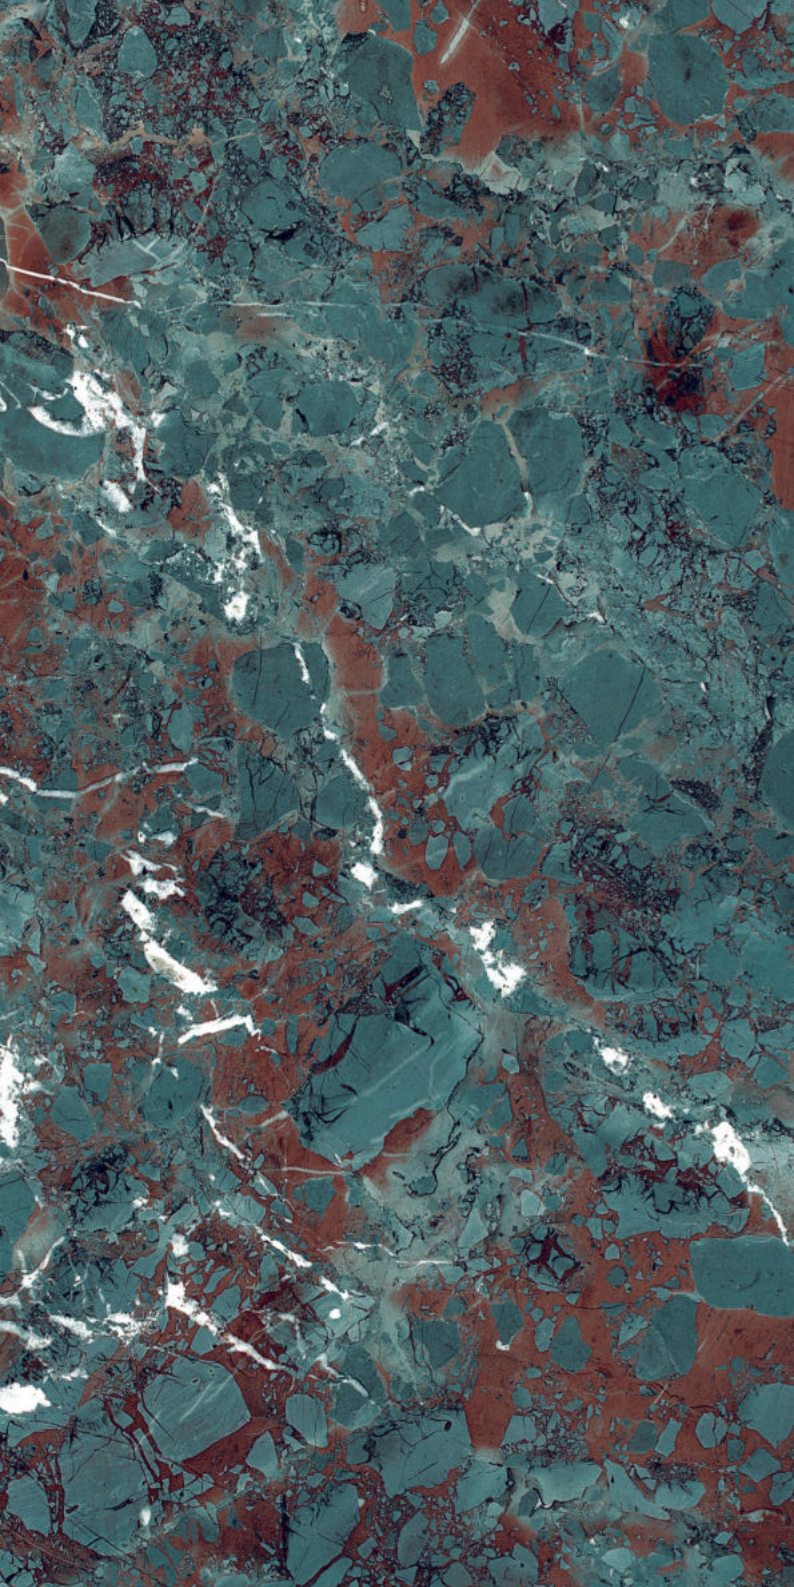

## AMEZONITE RED

**FINISH**  
High-Gloss

**THICKNESS**  
9 mm

**AVAILABLE**  
Sizes