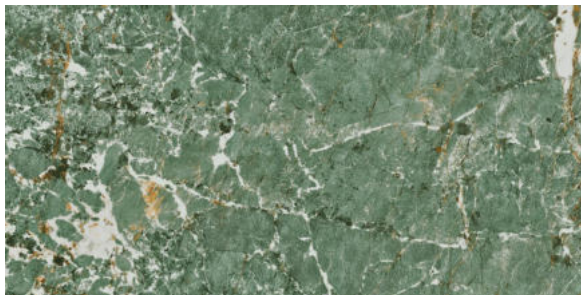

## BRAZIL AZUL

**FINISH**  
High-Gloss

**THICKNESS**  
9 mm

**AVAILABLE**  
Sizes