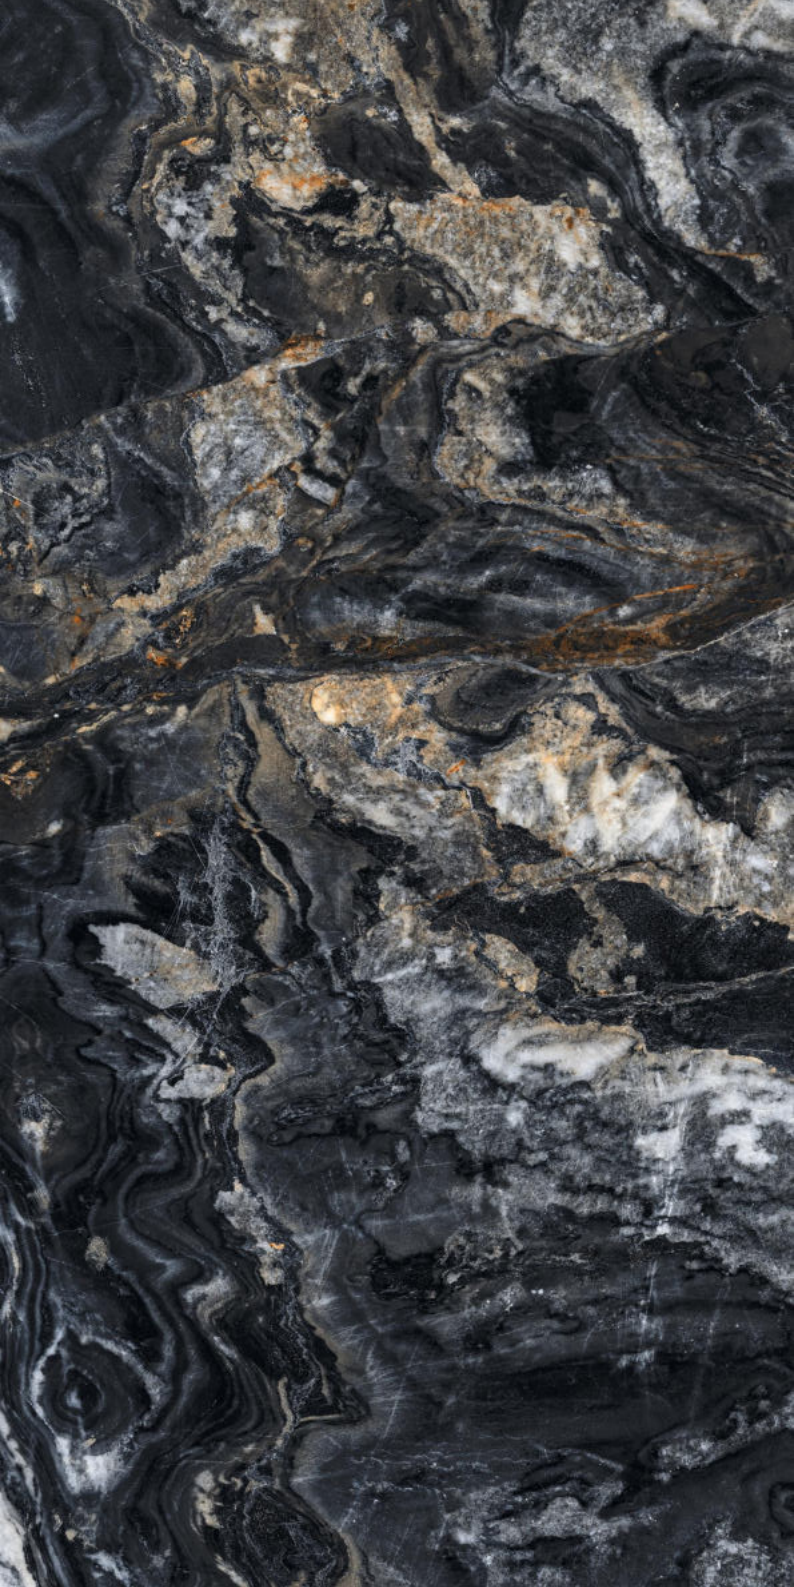

## AGATE UMBER

**FINISH**  
High-Gloss

**THICKNESS**  
9 mm

**AVAILABLE**  
Sizes