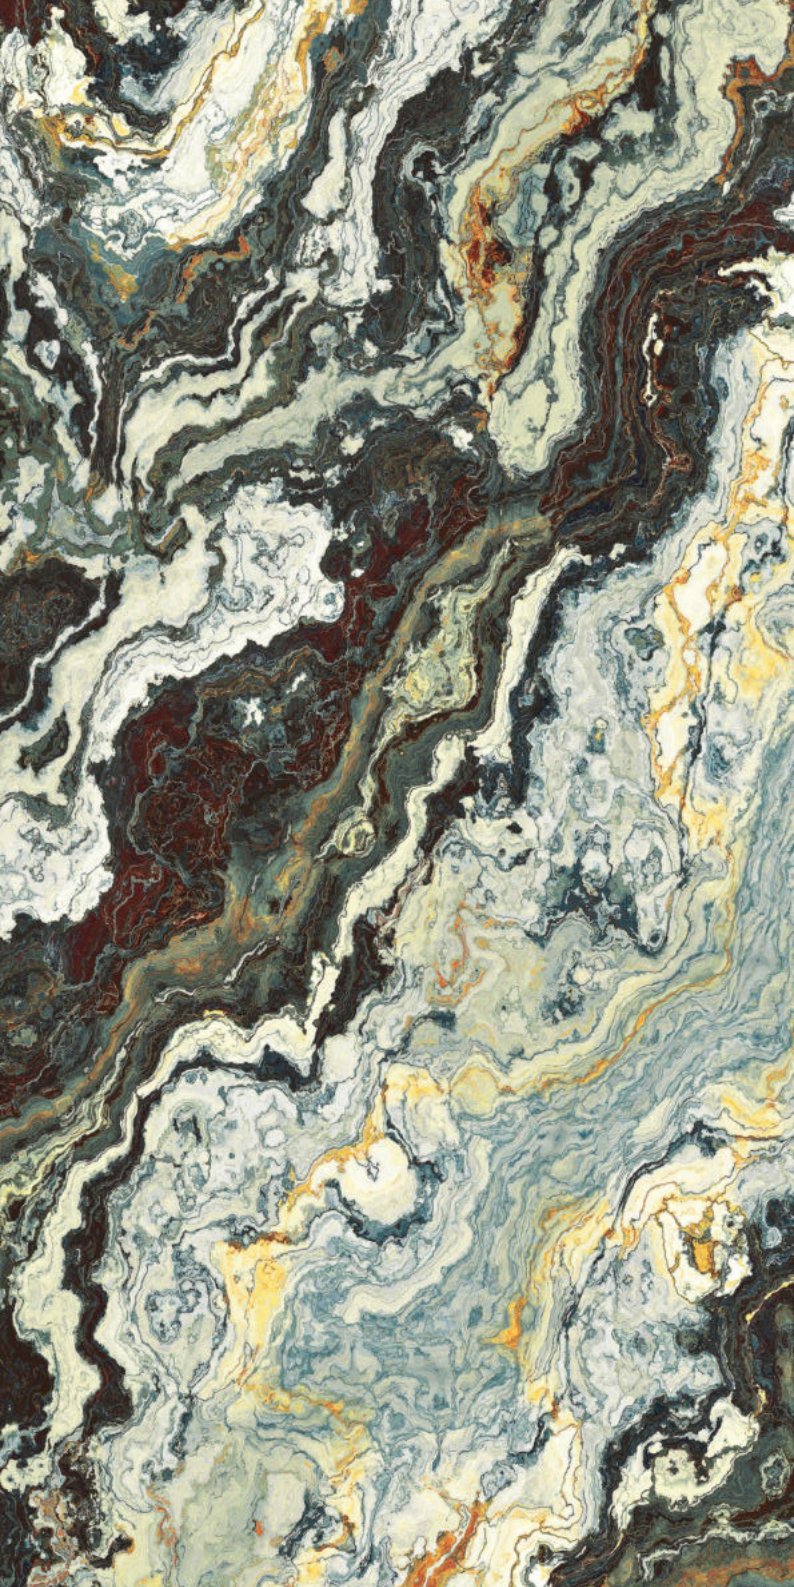

## VELIANT BLACK

FINISH  
High-Gloss

THICKNESS  
9 mm

AVAILABLE  
Sizes