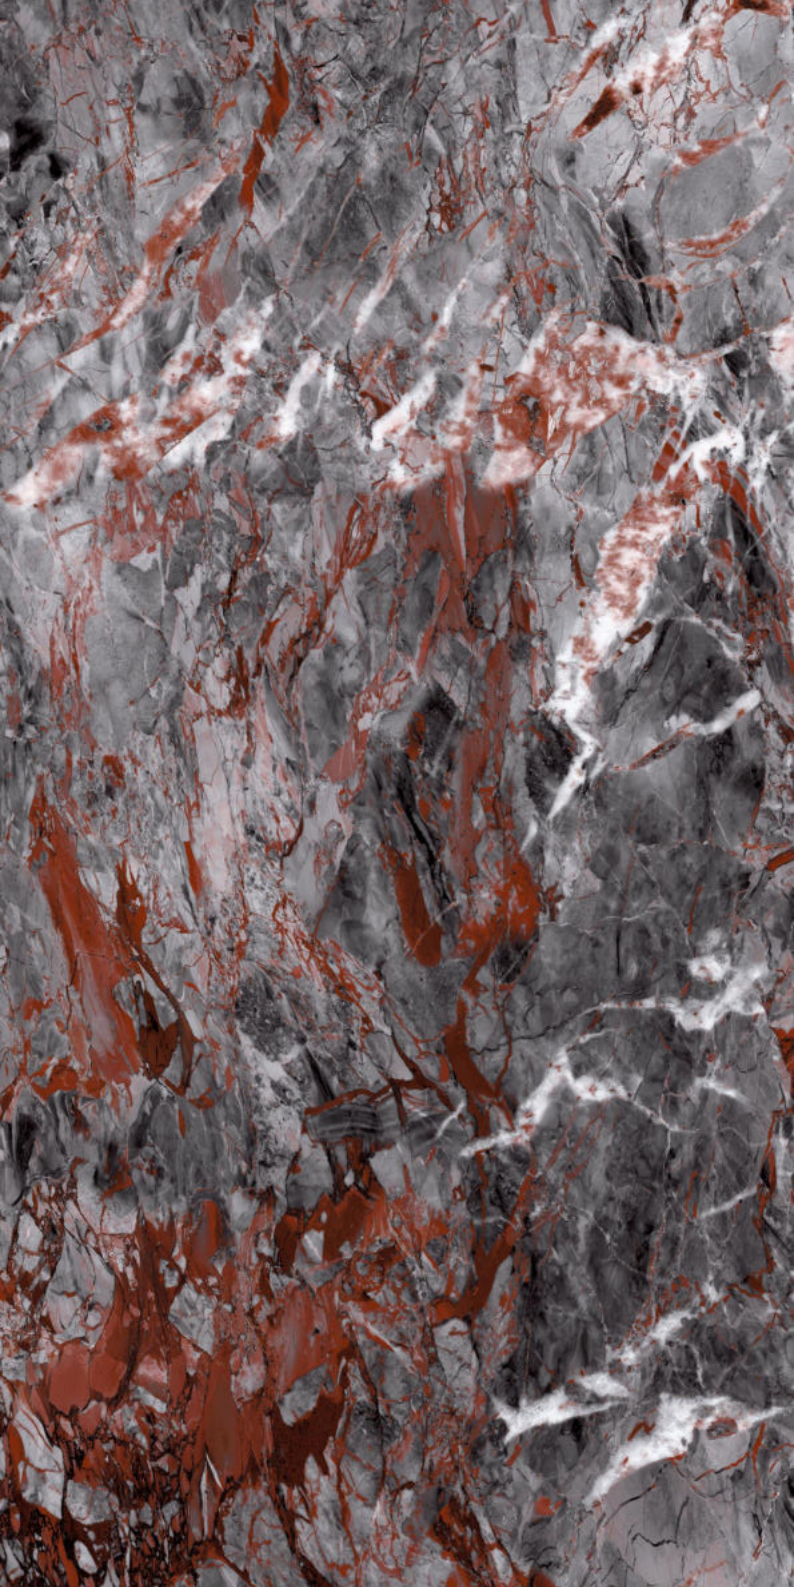

BOND RED

FINISH
High-Gloss

THICKNESS
9 mm

AVAILABLE
Sizes