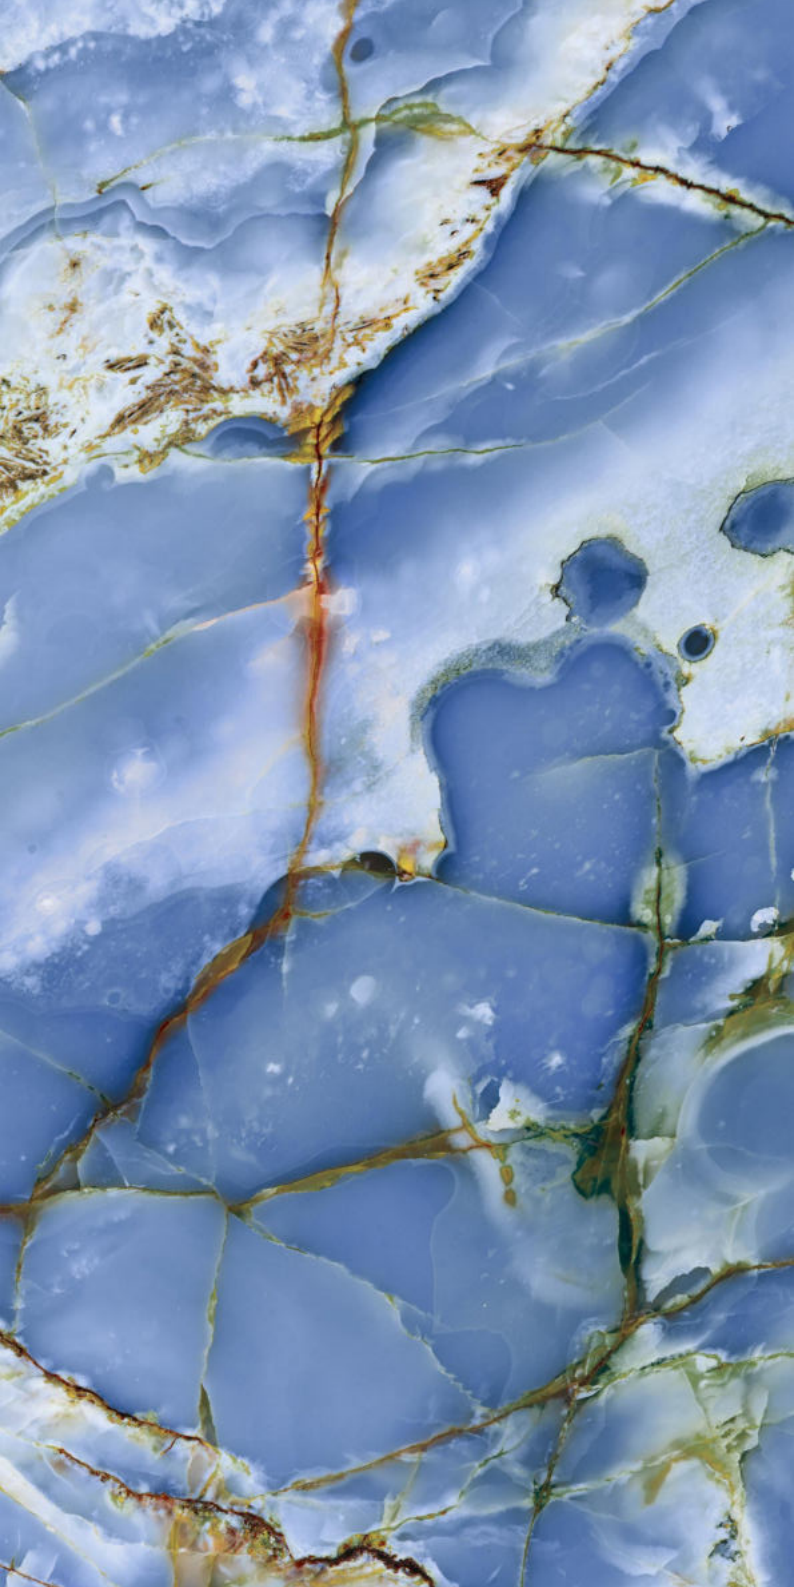

GEODE MURAL BLUE

FINISH
High-Gloss

THICKNESS
9 mm

AVAILABLE
Sizes