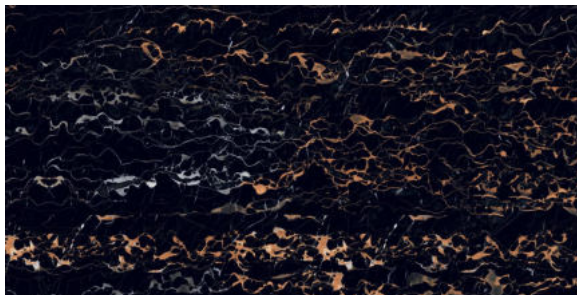

## GEODE MURAL BLUE

**FINISH**  
High-Gloss

**THICKNESS**  
9 mm

**AVAILABLE**  
Sizes