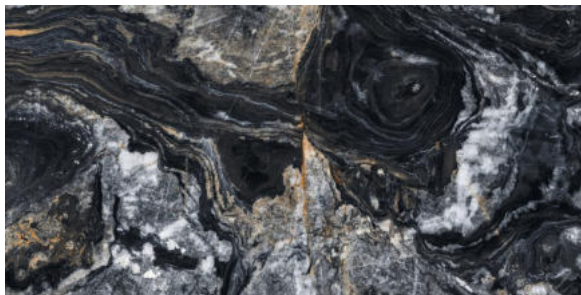

FINISH
High-Gloss

THICKNESS
9 mm

AVAILABLE
Sizes