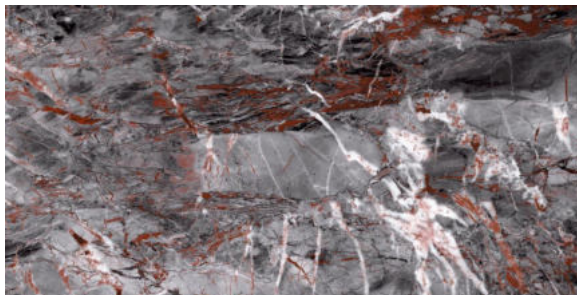

FINISH
High-Gloss

THICKNESS
9 mm

AVAILABLE
Sizes