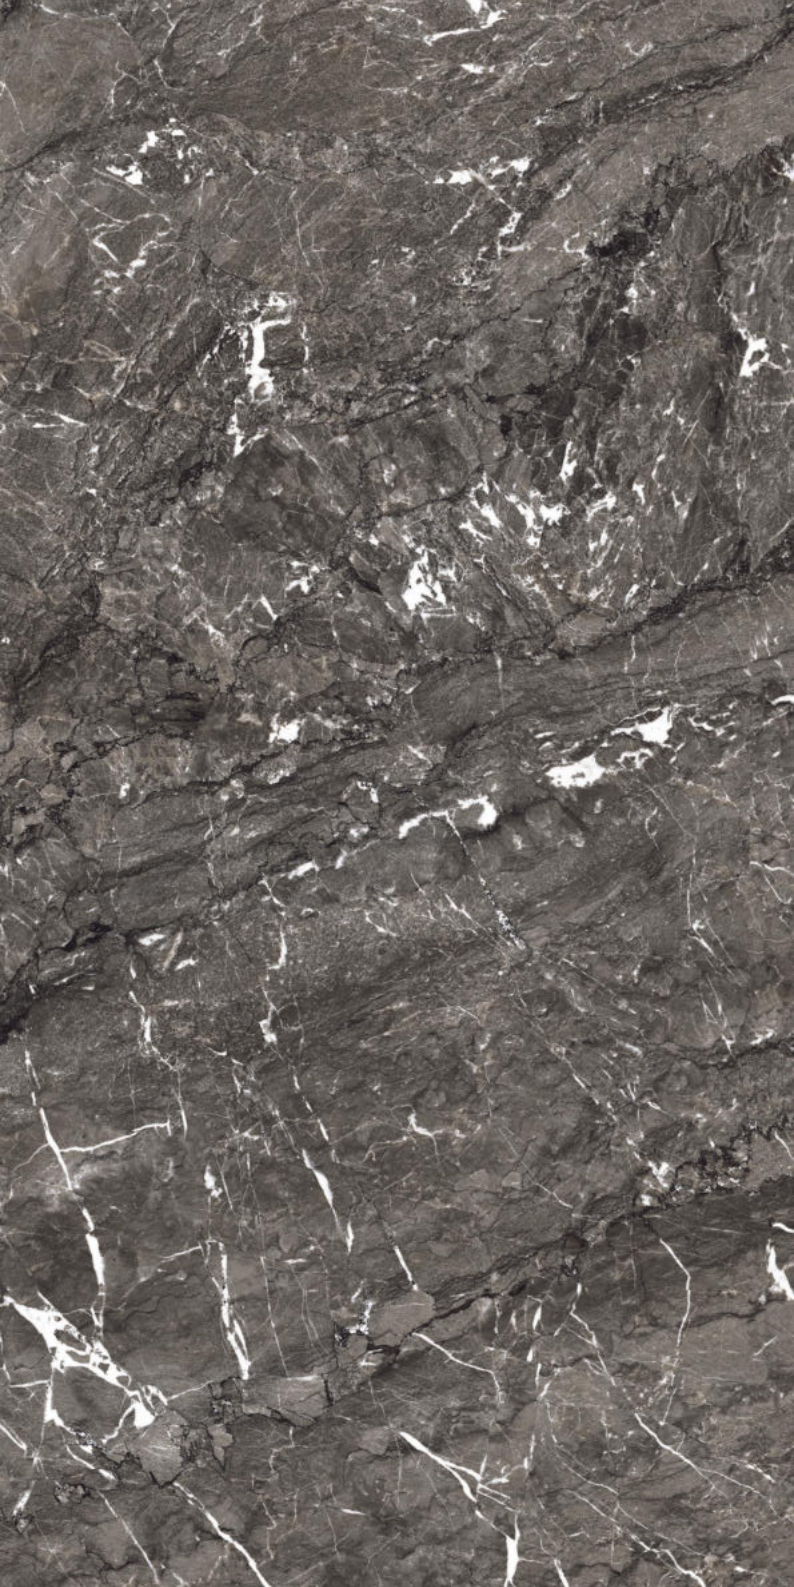

## HONEY ONYX ORANGE

**FINISH**  
High-Gloss

**THICKNESS**  
9 mm

**AVAILABLE**  
Sizes