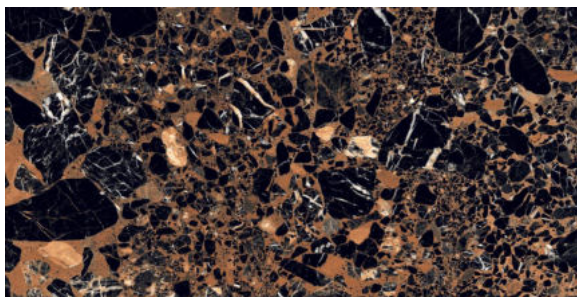

EMPERA GOLD

FINISH
High-Gloss

THICKNESS
9 mm

AVAILABLE
Sizes