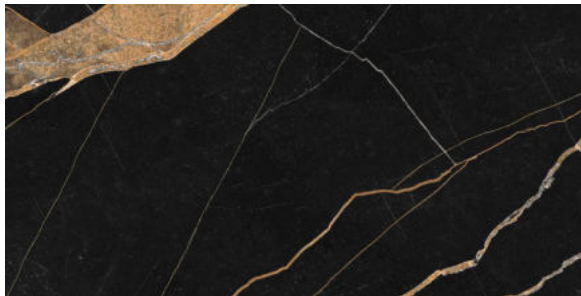

SATA ROYAL

FINISH
High-Gloss

THICKNESS
9 mm

AVAILABLE
Sizes