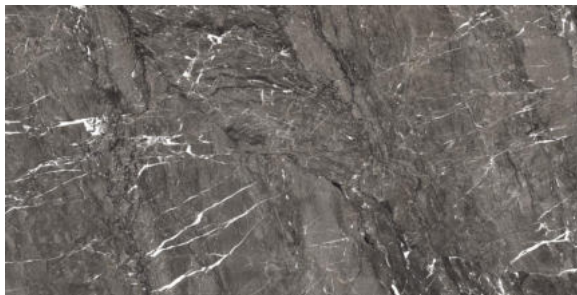

## HONEY ONYX ORANGE

**FINISH**  
High-Gloss

**THICKNESS**  
9 mm

**AVAILABLE**  
Sizes