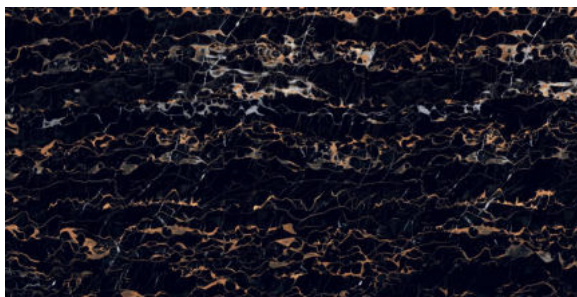

## GEODE MURAL BLUE

**FINISH**  
High-Gloss

**THICKNESS**  
9 mm

**AVAILABLE**  
Sizes