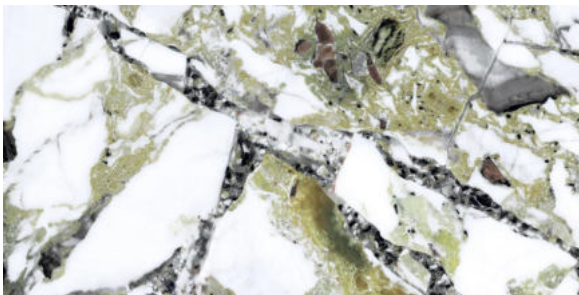

## VOLGA BLUE

FINISH  
High-Gloss

THICKNESS  
9 mm

AVAILABLE  
Sizes