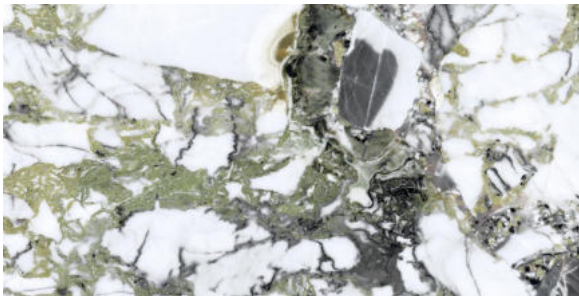

## VOLGA BLUE

FINISH  
High-Gloss

THICKNESS  
9 mm

AVAILABLE  
Sizes