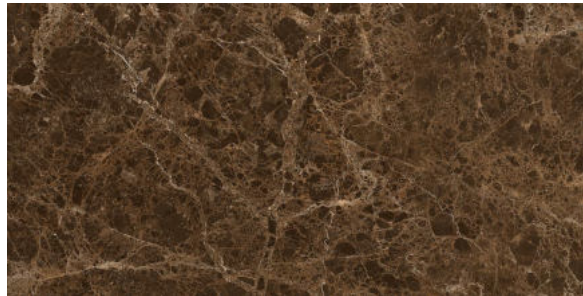

EMPERADOR BROWN

FINISH
High-Gloss

THICKNESS
9 mm

AVAILABLE
Sizes