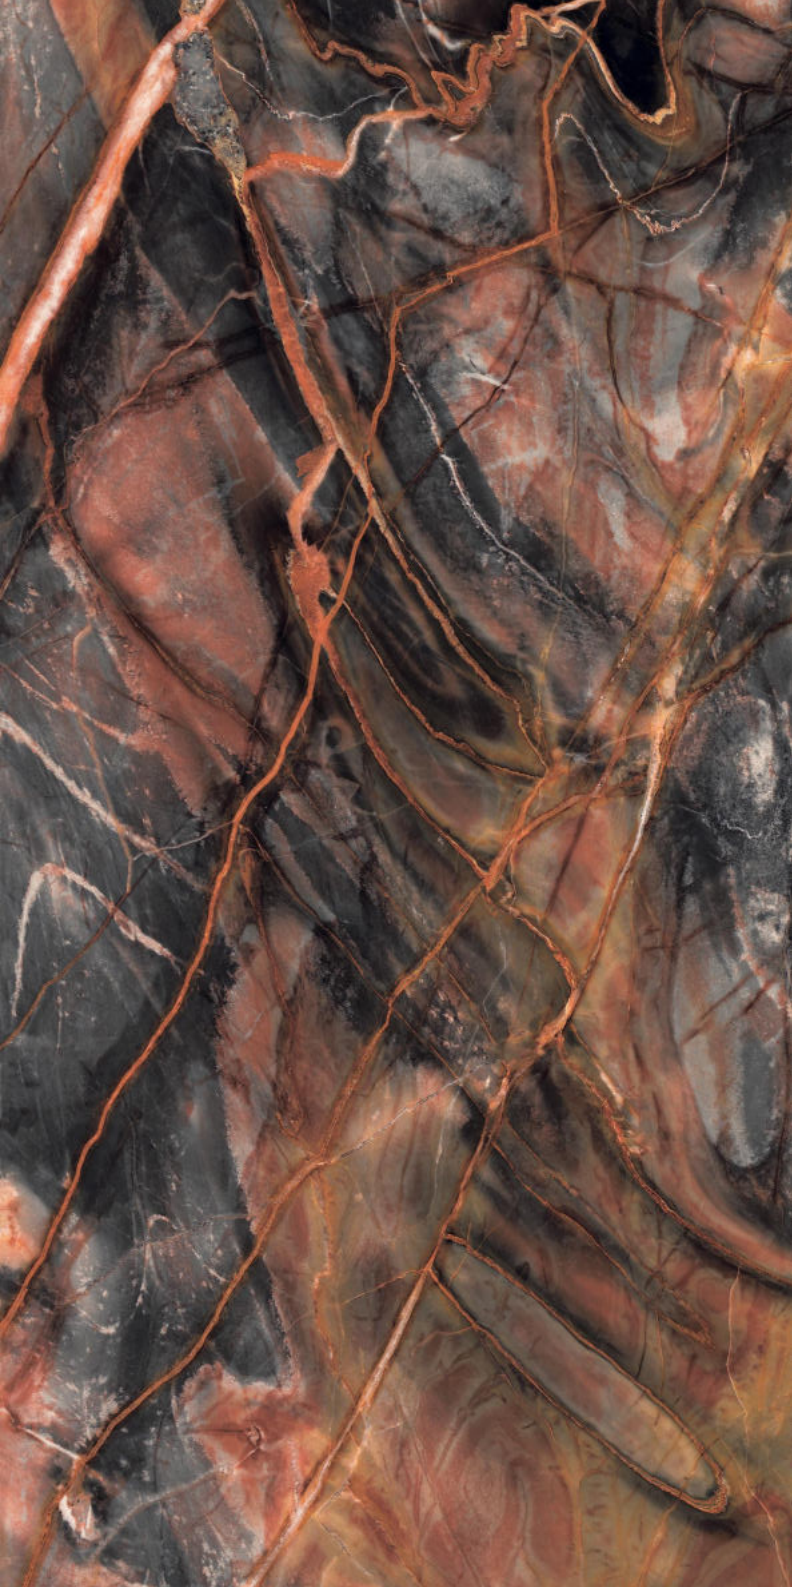

SPANLITE NATURAL

FINISH
High-Gloss

THICKNESS
9 mm

AVAILABLE
Sizes