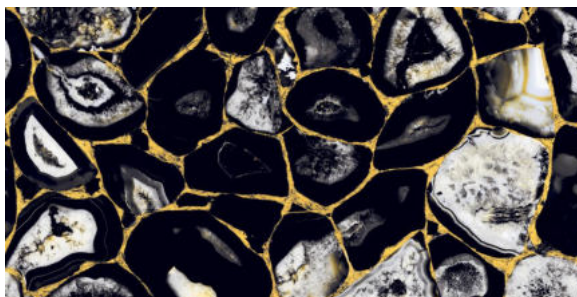

## AGATE UMBER

**FINISH**  
High-Gloss

**THICKNESS**  
9 mm

**AVAILABLE**  
Sizes