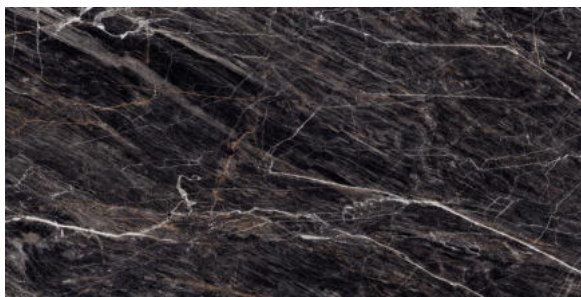

EARL STONE

FINISH
High-Gloss

THICKNESS
9 mm

AVAILABLE
Sizes