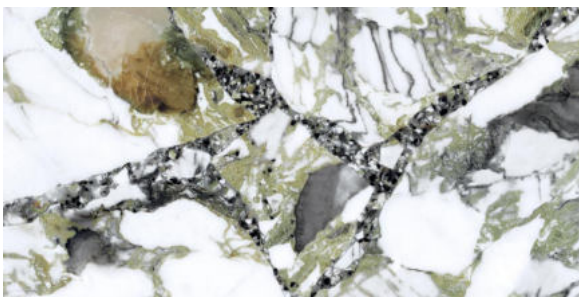

## VOLGA BLUE

FINISH  
High-Gloss

THICKNESS  
9 mm

AVAILABLE  
Sizes