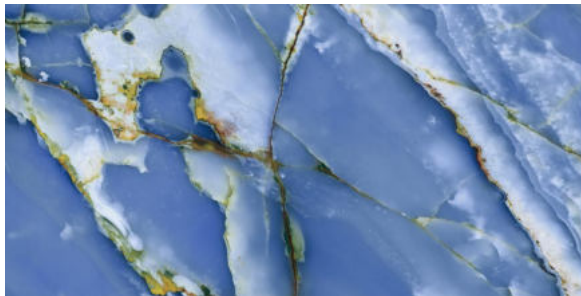

## GEODE MURAL BLUE

**FINISH**  
High-Gloss

**THICKNESS**  
9 mm

**AVAILABLE**  
Sizes