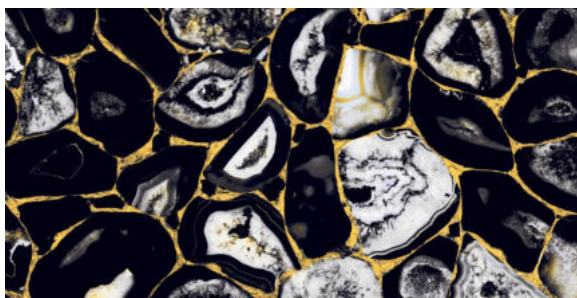

## AGATE UMBER

**FINISH**  
High-Gloss

**THICKNESS**  
9 mm

**AVAILABLE**  
Sizes