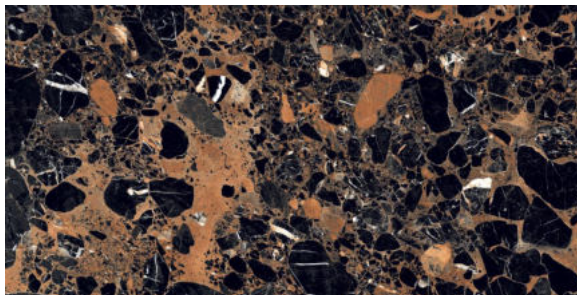

EMPERA GOLD

FINISH
High-Gloss

THICKNESS
9 mm

AVAILABLE
Sizes