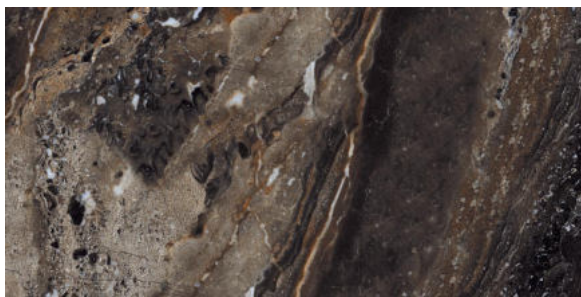

MOZECO

FINISH
High-Gloss

THICKNESS
9 mm

AVAILABLE
Sizes