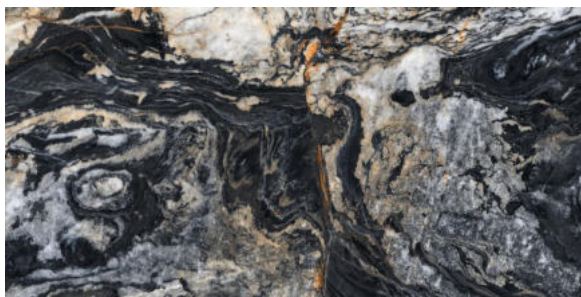

## AGATE UMBER

**FINISH**  
High-Gloss

**THICKNESS**  
9 mm

**AVAILABLE**  
Sizes