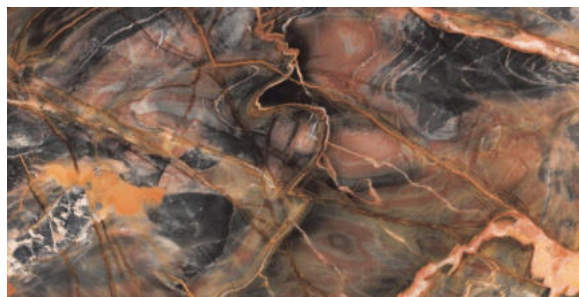

SPANLITE NATURAL

FINISH
High-Gloss

THICKNESS
9 mm

AVAILABLE
Sizes