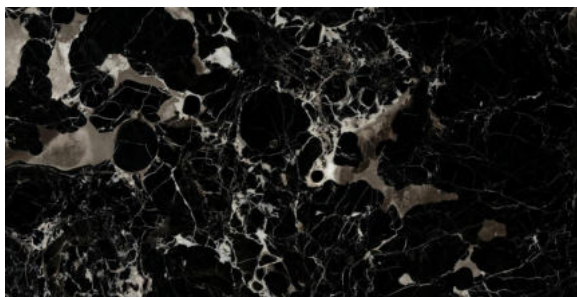

## ROMANITA GREEN

**FINISH**  
High-Gloss

**THICKNESS**  
9 mm

**AVAILABLE**  
Sizes