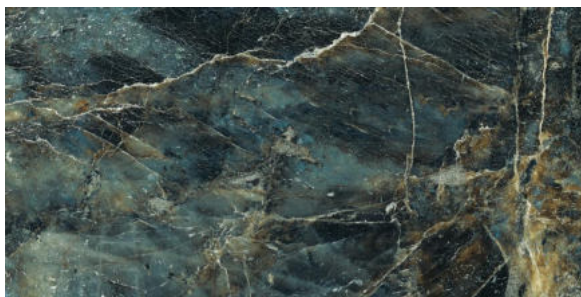

LABRADORITE