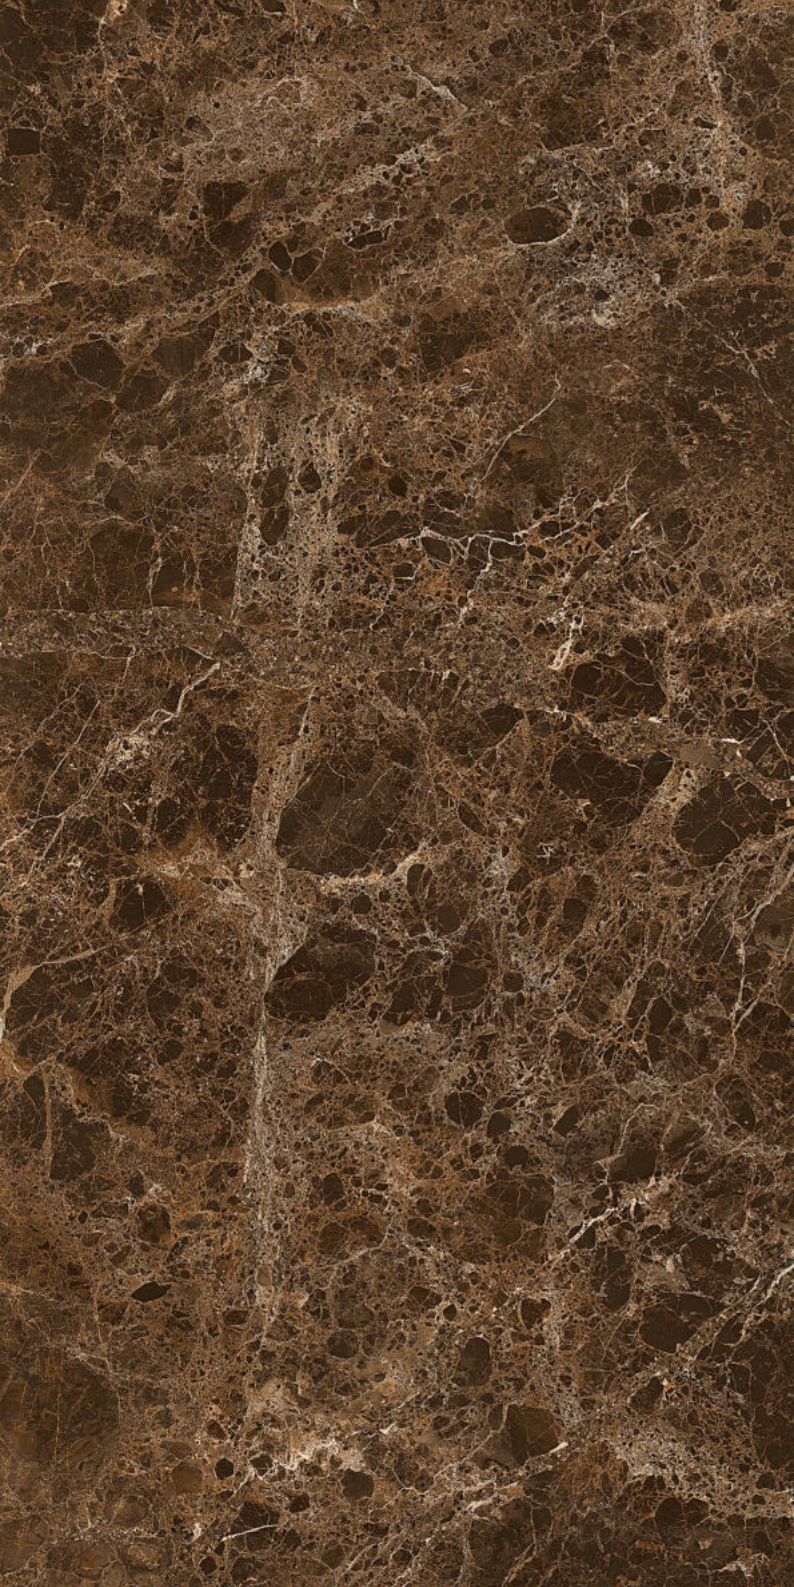

EMPERADOR BROWN

FINISH
High-Gloss

THICKNESS
9 mm

AVAILABLE
Sizes