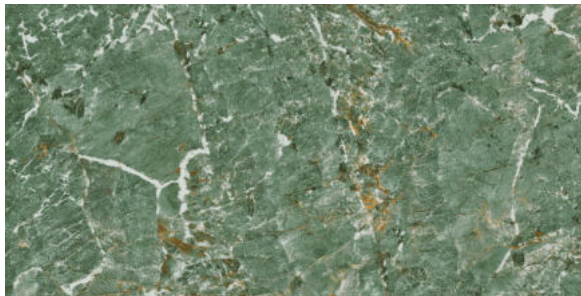

## BRAZIL AZUL

**FINISH**  
High-Gloss

**THICKNESS**  
9 mm

**AVAILABLE**  
Sizes