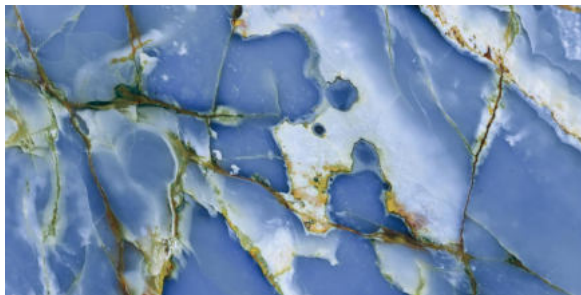

## GEODE MURAL BLUE

**FINISH**  
High-Gloss

**THICKNESS**  
9 mm

**AVAILABLE**  
Sizes