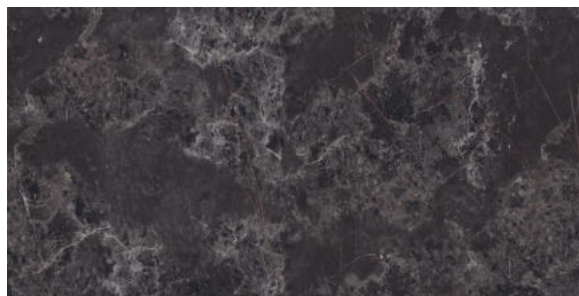

FINISH
High-Gloss

THICKNESS
9 mm

AVAILABLE
Sizes